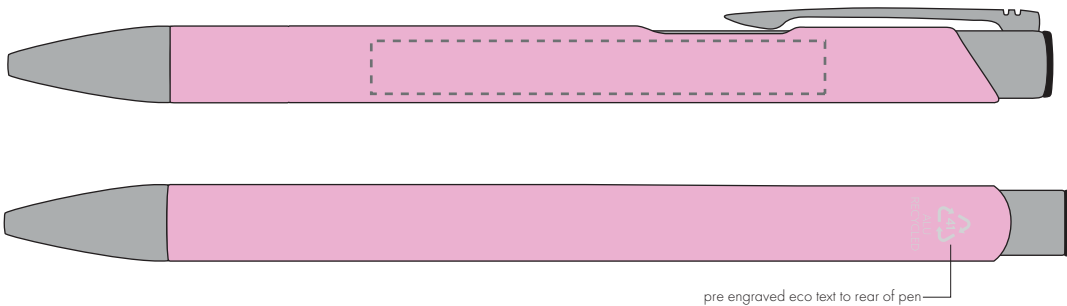

Your Ref:	Quantity:	Product Code: TPC982001
Our Ref:	Version: 1	Product Colour: PASTEL PINK

PRINTING CONCERNS:

We stock this item in the following colours

**PANTONE REFERENCE(S)**
 Full colour printing

ARTWORK SCALE 100%

ARTWORK SCALE 100%
Digital Print Area:
60mm x 7mm

Product Image for visualisation
- colours may vary

The dashed line is to demonstrate print area and will not appear on your printed item

PLEASE NOTE:

- All colours including print and product are for visual purposes only and should not be regarded as the actual colour of the product and print.
- Some products may vary from batch to batch and may differ from previous orders.
- The colour and texture of a product can also have an effect on the final print colour.
- By approving this order we accept that you understand these terms.